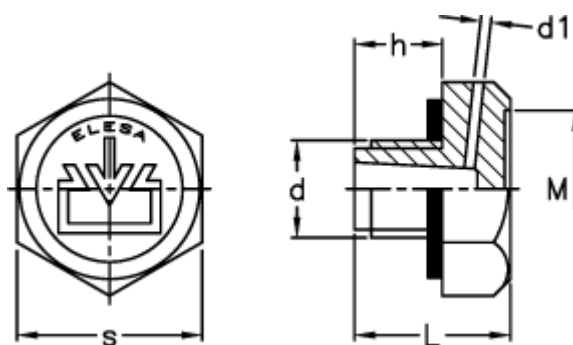

Article number: 2311058663

Description: E+G Oil fill plug, w/breather hole
TCDF.22x1,5, black

Measures

d = M22x1,5

d1 = 2

h = 12

L = 20

M = 25.0

s = 32

Tightening torque N m = 10 til 12